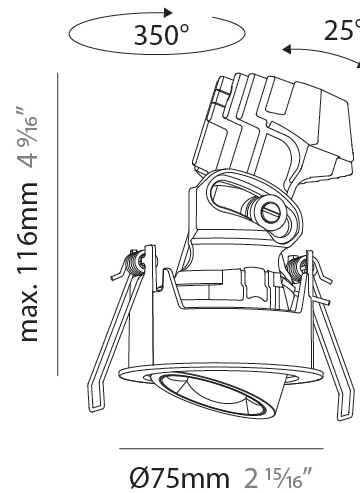

PHYSICAL

Aperture Sizes - Downlights: 1"
Shape: Round
Diameter (mm): 75
Diameter (in): 2 ¹⁵/₁₆"
Height (mm): 116
Height (in): 4 ⁹/₁₆"
Ceiling Thickness (mm): 1 - 25
Ceiling Thickness (in): 1/16 - 1 3/16
Min. Recessing Depth (mm): 125
Min. Recessing Depth (in): 4 ¹⁵/₁₆"
Weight (kg): 0.29
Fixture Finish: SSR / BKV / CWI / CRY / HAB / UFT / ITA / RUA / FTG / MYG / LOD / PUS / FRO / FUP / KIA / POP / BLS / SPG / MEY / GOH / CHC / COM / ABZ / JAG / OBR / MOS / ROR
Fixture Material: Aluminum Die Cast
Cut-out Measurements: D. 68mm / 2 2/3"

ELECTRICAL

Lamp Type: LED (Zhaga Standard)
Input Wattage (W): 15
Total Output Wattage (W): 13.6
Dimming: Tri-Mode (Non-Dimming and Phase Dimming (120Vac only) and 0-10V Dimming)
Driver Included: No
Driver Location: Recessed Housing
Driver Type: Constant Current - Universal
Driver Class: Class 2
Input Voltage (V): 120 - 277
Constant Current (MA): 350

LED

Number of LEDs: 1
Color Temperature (°K): 2700 / 3000 / 3500 / 4000
Max. Delivered Lumen (lm): 1295 / 1377 / 1442 / 1455
Nominal Lumen (lm): 1566 / 1665 / 1743 / 1759
CRI: >90 CRI
Lamp Life (hrs): 50000

OPTICAL

Reflector°: 34
Adjustability: Rotational 350° / Tilt 25°

RATINGS AND CERTIFICATIONS

Certified By: Certified for North American Standards
IP rating: IP20