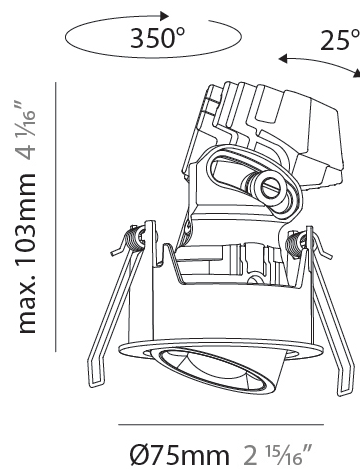

PHYSICAL

Aperture Sizes - Downlights: 1"
Shape: Round
Diameter (mm): 75
Diameter (in): 2 15/16
Height (mm): 103
Height (in): 4 1/16
Ceiling Thickness (mm): 10 / 12.5 / 15 / 25
Ceiling Thickness (in): 3/8 or 1/2 or 9/16 or 1
Min. Recessing Depth (mm): 115
Min. Recessing Depth (in): 4 1/2
Diffuser: Lens Pack - Spread Lens / Linear Spread Lens / Honeycomb Louver
Fixture Finish: SSR / BKV / CWI / CRY / HAB / UFT / ITA / RUA / FTG / MYG / LOD / PUS / FRO / FUP / KIA / POP / BLS / SPG / MEY / GOH / CHC / COM / ABZ / JAG / OBR / MOS / ROR
Fixture Material: Aluminum Die Cast
Cut-out Measurements: D. - 68mm / 2 11/16"

ELECTRICAL

Lamp Type: LED (Zhaga Standard)
Input Wattage (W): 15
Total Output Wattage (W): 13.6
Dimming: Tri-Mode (Non-Dimming and Phase Dimming (120Vac only) and 0-10V Dimming)
Driver Included: No
Driver Location: Recessed Housing
Driver Type: Constant Current - Universal
Driver Class: Class 2
Input Voltage (V): 120 - 277
Constant Current (MA): 350

LED

Number of LEDs: 1
Color Temperature (°K): 2700 / 3000 / 3500 / 4000
Max. Delivered Lumen (lm): 1375 / 1462 / 1531 / 1545
Nominal Lumen (lm): 1566 / 1665 / 1743 / 1759
CRI: >90 CRI
Lamp Life (hrs): 50000

OPTICAL

Reflector°: 50

RATINGS AND CERTIFICATIONS

Certified By: Certified for North American Standards
IP rating: IP20