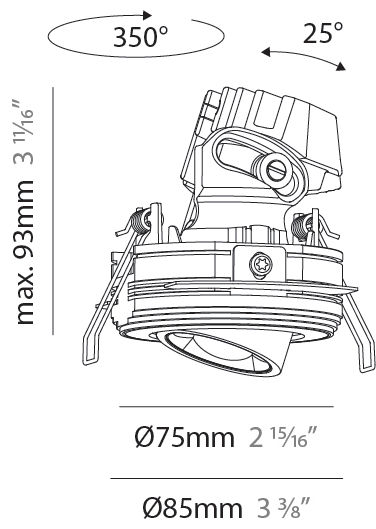

PHYSICAL

Aperture Sizes - Downlights: 1"
Shape: Round
Diameter (mm): 75
Diameter (in): 2 ¹⁵/₁₆
Height (mm): 93
Height (in): 3 ¹¹/₁₆
Ceiling Thickness (mm): 10 / 12.5 / 15 / 25
Ceiling Thickness (in): 3/8 or 1/2 or 9/16 or 1
Min. Recessing Depth (mm): 105
Min. Recessing Depth (in): 4 ¹/₈
Diffuser: Lens Pack - Spread Lens / Linear Spread Lens / Honeycomb Louver
Fixture Finish: SSR / BKV / CWI / CRY / HAB / UFT / ITA / RUA / FTG / MYG / LOD / PUS / FRO / FUP / KIA / POP / BLS / SPG / MEY / GOH / CHC / COM / ABZ / JAG / OBR / MOS / ROR
Fixture Material: Aluminum Die Cast
Cut-out Measurements: D. 86mm / 3 3/8"

ELECTRICAL

Lamp Type: LED (Zhaga Standard)
Input Wattage (W): 16
Total Output Wattage (W): 14.6
Dimming: Tri-Mode (Non-Dimming and Phase Dimming (120Vac only) and 0-10V Dimming)
Driver Included: No
Driver Location: Recessed Housing
Driver Type: Constant Current - Universal
Driver Class: Class 2
Input Voltage (V): 120 - 277
Constant Current (MA): 350

LED

Number of LEDs: 1
Color Temperature (°K): 2700 / 3000 / 3500 / 4000
Max. Delivered Lumen (lm): 1464 / 1556 / 1630 / 1645
Nominal Lumen (lm): 1566 / 1665 / 1743 / 1759
CRI: >90 CRI
Lamp Life (hrs): 50000

OPTICAL

Reflector°: 60
Adjustability: Rotational 350° / Tilt 25°

RATINGS AND CERTIFICATIONS

Certified By: Certified for North American Standards
IP rating: IP20