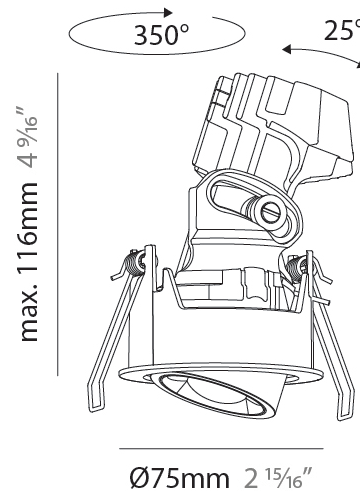

PHYSICAL

Aperture Sizes - Downlights: 1"
Shape: Round
Diameter (mm): 75
Diameter (in): 2 15/16
Height (mm): 112
Height (in): 4 7/16
Ceiling Thickness (mm): 1 - 25
Ceiling Thickness (in): 1/16 - 1 3/16
Min. Recessing Depth (mm): 120
Min. Recessing Depth (in): 4 3/4
Weight (kg): 0.276
Fixture Finish: SSR / BKV / CWI / CRY / HAB / UFT / ITA / RUA / FTG / MYG / LOD / PUS / FRO / FUP / KIA / POP / BLS / SPG / MEY / GOH / CHC / COM / ABZ / JAG / OBR / MOS / ROR
Fixture Material: Aluminum Die Cast
Cut-out Measurements: D. 86mm / 3 3/8"

ELECTRICAL

Lamp Type: LED (Zhaga Standard)
Input Wattage (W): 16
Total Output Wattage (W): 14.6
Dimming: Tri-Mode (Non-Dimming and Phase Dimming (120Vac only) and 0-10V Dimming)
Driver Included: No
Driver Location: Recessed Housing
Driver Type: Constant Current - Universal
Driver Class: Class 2
Input Voltage (V): 120 - 277
Constant Current (MA): 350

LED

Number of LEDs: 1
Color Temperature (°K): 2700 / 3000 / 3500 / 4000
Max. Delivered Lumen (lm): 1067 / 1150 / 1217 / 1220
Nominal Lumen (lm): 1393 / 1501 / 1589 / 1592
CRI: >90 CRI
Lamp Life (hrs): 50000

OPTICAL

Reflector°: 14
Adjustability: Rotational 350° / Tilt 25°

RATINGS AND CERTIFICATIONS

Certified By: Certified for North American Standards
IP rating: IP20